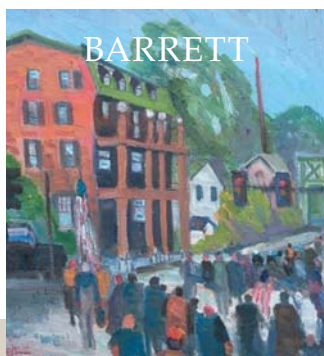

Shown to the right is Joseph Barrett's **Mill Creek**, (30 x 32" oil on linen) in one of his specially designed, hand-decorated gold panel frames. His paintings are joyous and alive with color. This extra touch sets his work apart and makes it even more highly sought after.

Carversville artist David Stier brings a more modern touch to his work by choosing to make his own frames. Once a body of work is complete, he decides upon the best combination of gilding and coloration for each one, as shown below on **Eternity** (8.5 x 14" - oil on board).

BARRETT