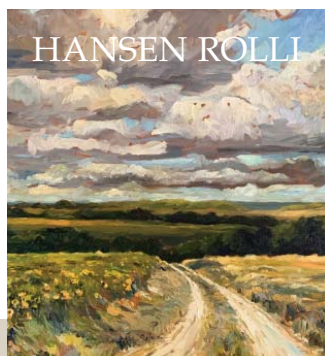

HANSEN ROLLI