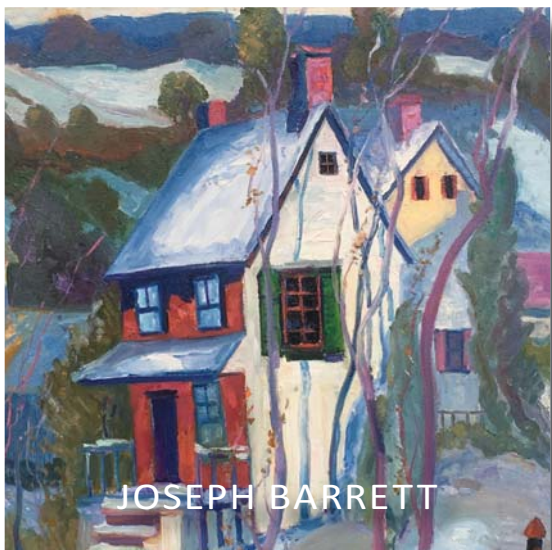

Art Made for Giving: Favorites from the Silverman Gallery . . .

ANITA SHRAGER

JIM RODGERS

JEAN CHILDS BUZGO

JENNIFER HANSEN ROLLI

GLENN HARRINGTON

DAVID STIER

JOSEPH BARRETT

DESMOND McRORY

JONATHAN MANDELL

Silverman Gallery

BUCKS COUNTY IMPRESSIONIST ART

IN BUCKINGHAM GREEN on Rt. 202, just north of PA 413

4920 York Road • Holicong, PA 18928

215-794-4300 • www.silvermangallery.com