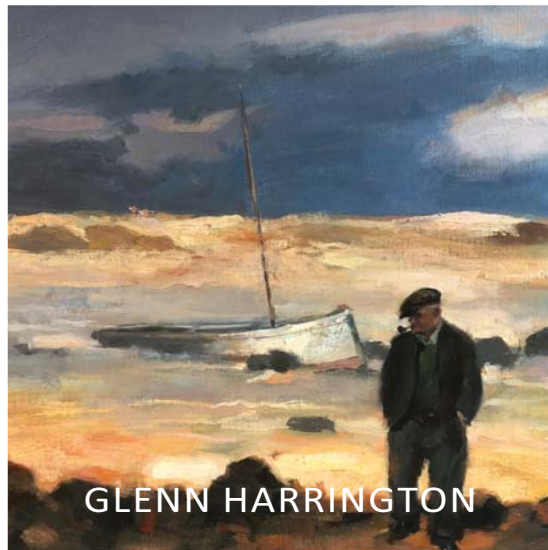

Art Made for Giving: Favorites from the Silverman Gallery . . .

ANITA SHRAGER

JIM RODGERS

JEAN CHILDS BUZGO

JENNIFER HANSEN ROLLI

GLENN HARRINGTON

DAVID STIER

JOSEPH BARRETT

DESMOND McRORY

JONATHAN MANDELL

Silverman Gallery

BUCKS COUNTY IMPRESSIONIST ART

IN BUCKINGHAM GREEN on Rt. 202, just north of PA 413

4920 York Road • Holicong, PA 18928

215-794-4300 • www.silvermangallery.com