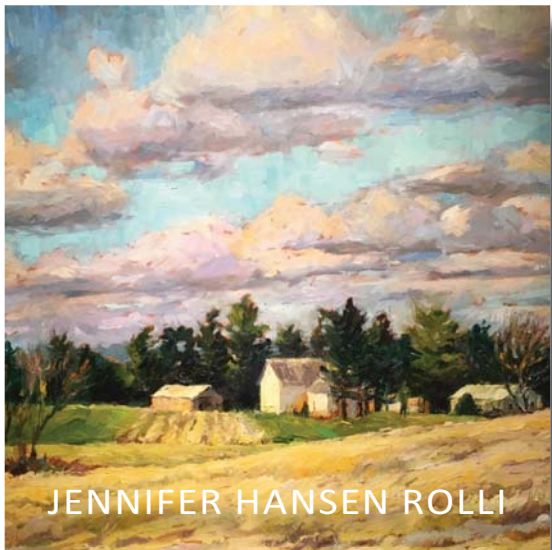

Art Made for Giving: Favorites from the Silverman Gallery . . .

ANITA SHRAGER

JIM RODGERS

JEAN CHILDS BUZGO

JENNIFER HANSEN ROLLI

GLENN HARRINGTON

DAVID STIER

JOSEPH BARRETT

DESMOND McRORY

JONATHAN MANDELL

Silverman Gallery

BUCKS COUNTY IMPRESSIONIST ART

IN BUCKINGHAM GREEN on Rt. 202, just north of PA 413

4920 York Road • Holicong, PA 18928

215-794-4300 • www.silvermangallery.com